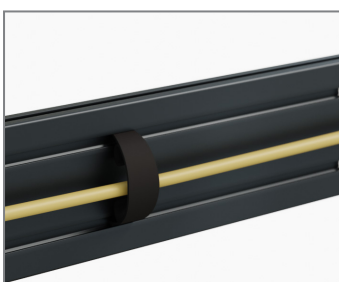

The VESA standard is used from min. 400 mm horizontally up to max. 900 mm and vertically from min. 400 mm up to max. 800 mm. The fixed VESA arms can be optionally secured with a padlock.

The precisely adjustable levelling feet allow accurate alignment on uneven surfaces.

The rails are height-adjustable along the aluminium pillars and thus offer very flexible mounting options, adapted to the respective situation in the room.

Cables are routed along the rear side of the rails and pillars by means of cable clips and thus remain out of sight.

CPS FLOORSTAND DUAL 75 - 86“

comPROnents® complete solution

Item no.: 3328

- for 2 screens „side-by-side“
- 2x 75 - 86“ | 191 - 218 cm
- VESA horizontal min. 400 - max. 900 mm
VESA vertical min. 400 - max. 800 mm
- precisely adjustable levelling feet allow accurate alignment on uneven surfaces
- Cable management along the column and rails
- Rails height adjustable along the Alu Pillars (Tool needed)
- impact and scratch resistant powder coating
- Colour: black
- 75 kg max. load per screen
- combinable & expandable with comPROnents® series