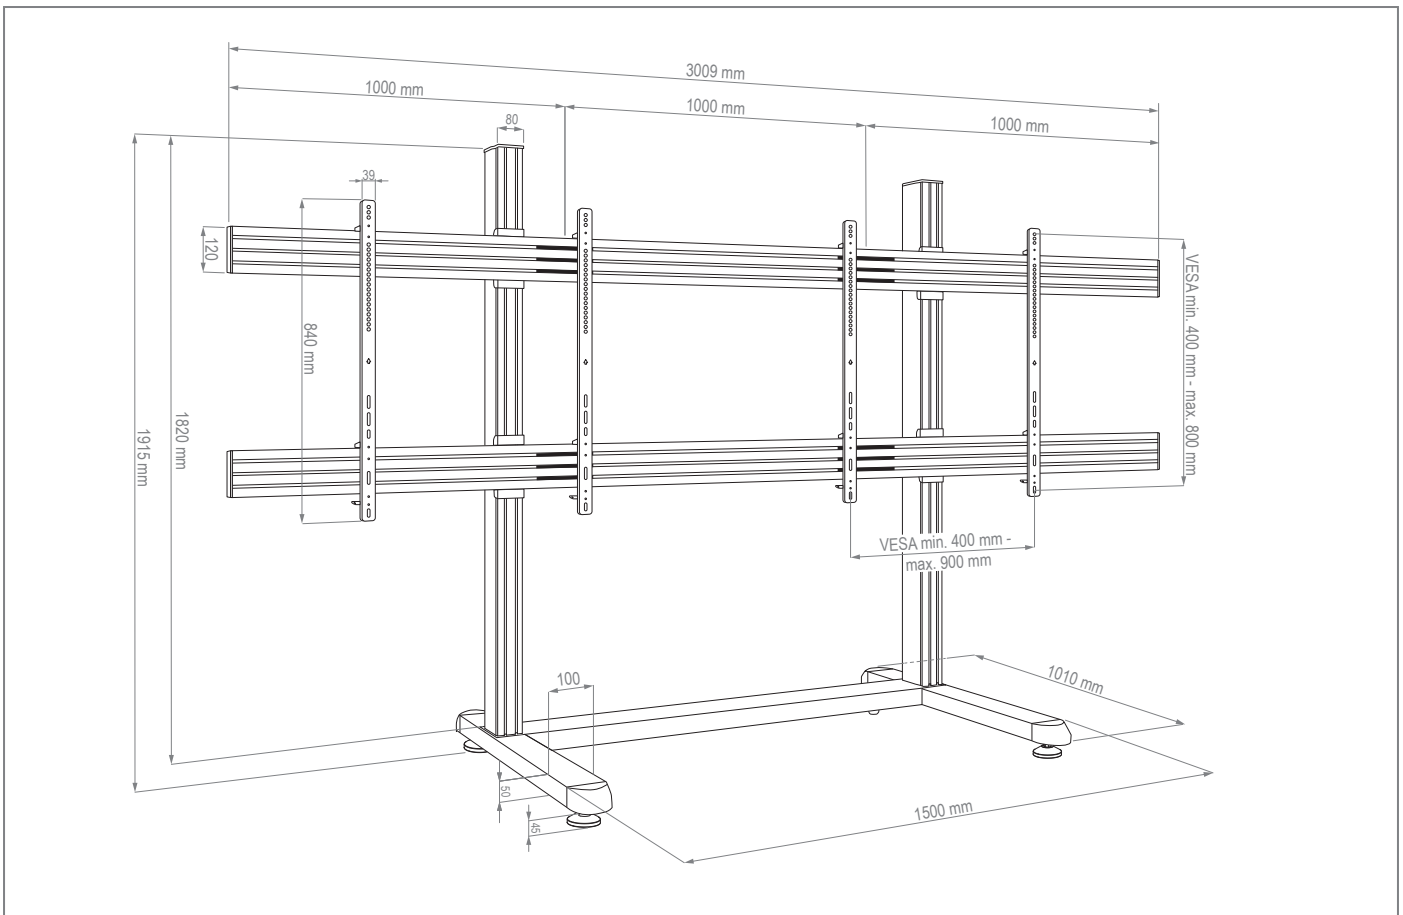

CPS FLOORSTAND DUAL 75 - 86“

comPROnents® complete solution

Item no.: 3328

The CPS FLOORSTAND DUAL 75 - 86“ is a stand system for two screens with a screen diagonal between 75 - 86“ | 191 - 218 cm, which can be placed side-by-side.

The VESA standard is used from min. 400 mm horizontally up to max. 900 mm and vertically from min. 400 mm up to max. 800 mm. The fixed VESA arms can be optionally secured with a padlock.

The precisely adjustable levelling feet allow accurate alignment on uneven surfaces.

The rails are height-adjustable along the aluminium pillars and thus offer very flexible mounting options, adapted to the respective situation in the room.

Cables are routed along the rear side of the rails and pillars by means of cable clips and thus remain out of sight.

CPS FLOORSTAND DUAL 75 - 86“

comPROnents® complete solution

Item no.: 3328

- for 2 screens „side-by-side“
- 2x 75 - 86“ | 191 - 218 cm
- VESA horizontal min. 400 - max. 900 mm
VESA vertical min. 400 - max. 800 mm
- precisely adjustable levelling feet allow accurate alignment on uneven surfaces
- Cable management along the column and rails
- Rails height adjustable along the Alu Pillars (Tool needed)
- impact and scratch resistant powder coating
- Colour: black
- 75 kg max. load per screen
- combinable & expandable with comPROnents® series